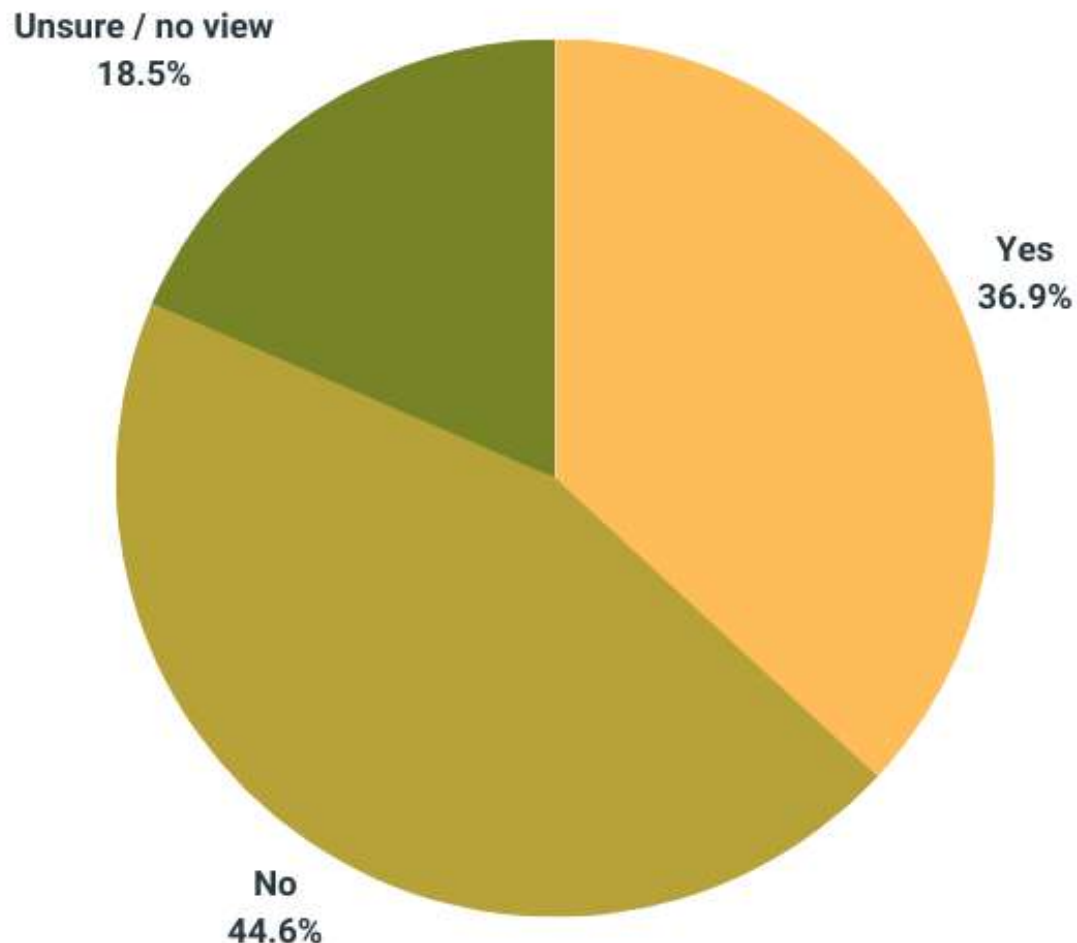

Do you share the opinion that standard entry away tickets should be made available for players families and friends?

This image shows of the view of a survey response from 2,699 NUST Members undertaken in March 2023 and is considered to be representative of the views of NUST Members.

Earlier this season Newcastle United told the Trust that for away games

"There have been instances during this season where there has been an increased uptake from players wanting their families to attend a game."