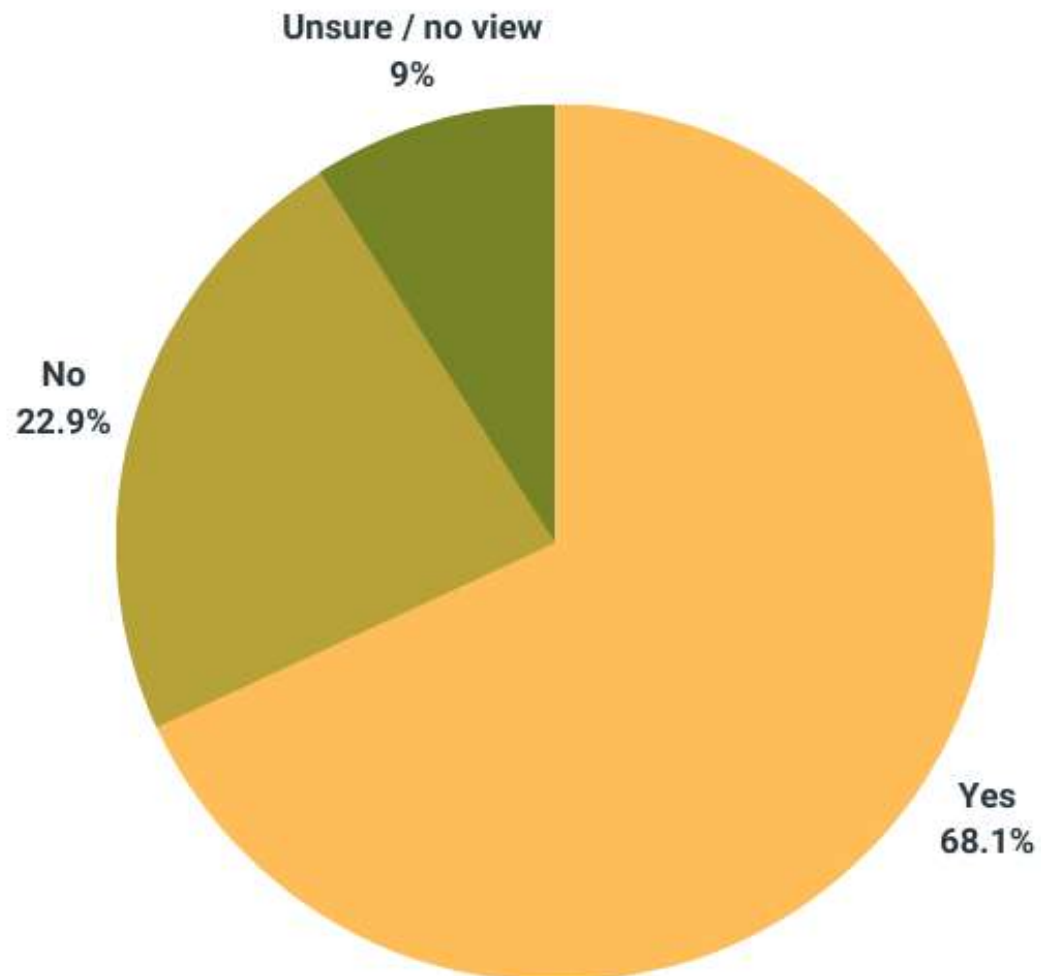

Do you broadly agree with the approach Newcastle United took regarding the distribution of tickets for the Carabao Cup Final at Wembley?

This image shows of the view of a survey response from 2,699 NUST Members undertaken in March 2023 and is considered to be representative of the views of NUST Members.

www.nufctrust.co.uk

Do you support or oppose the introduction of "safe standing" rail seating at St. James' Park?

This image shows of the view of a survey response from 2,699 NUST Members undertaken in March 2023 and is considered to be representative of the views of NUST Members.