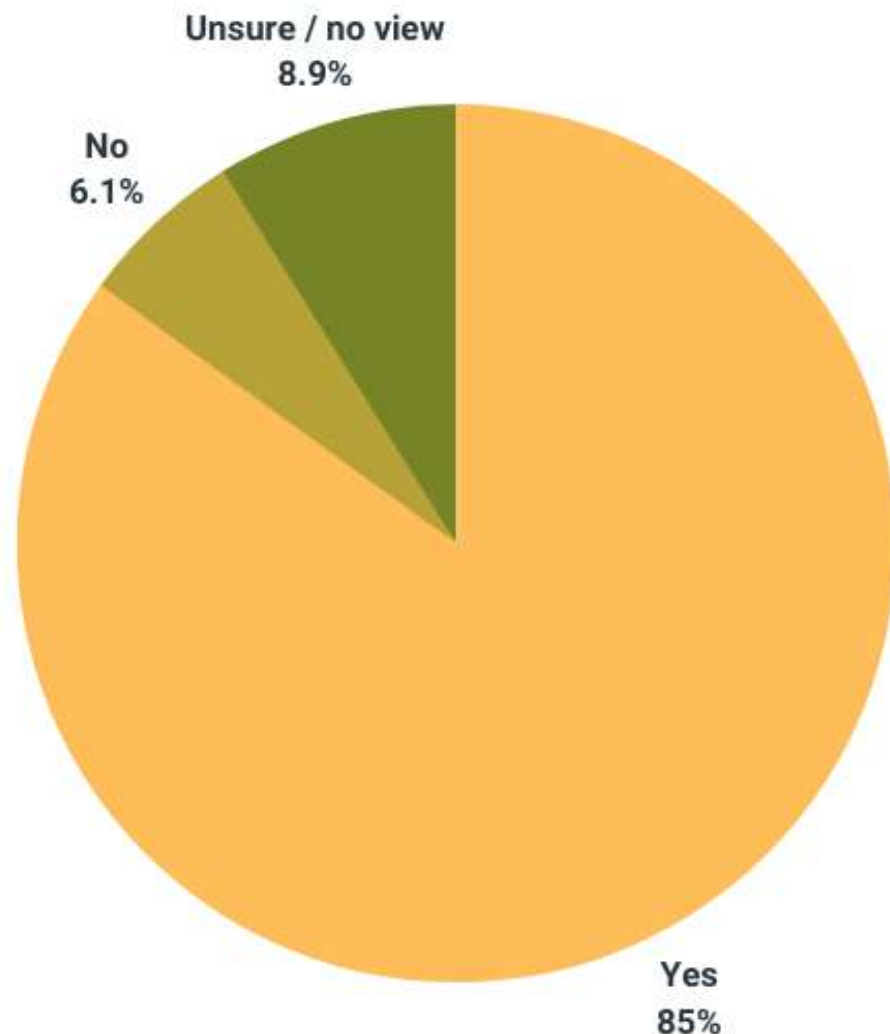

Do you broadly agree with the approach Newcastle United took regarding the distribution of tickets for the Carabao Cup Final at Wembley?

This image shows of the view of a survey response from 2,699 NUST Members undertaken in March 2023 and is considered to be representative of the views of NUST Members.

www.nufctrust.co.uk

Do you support or oppose the introduction of "safe standing" rail seating at St. James' Park?

This image shows of the view of a survey response from 2,699 NUST Members undertaken in March 2023 and is considered to be representative of the views of NUST Members.