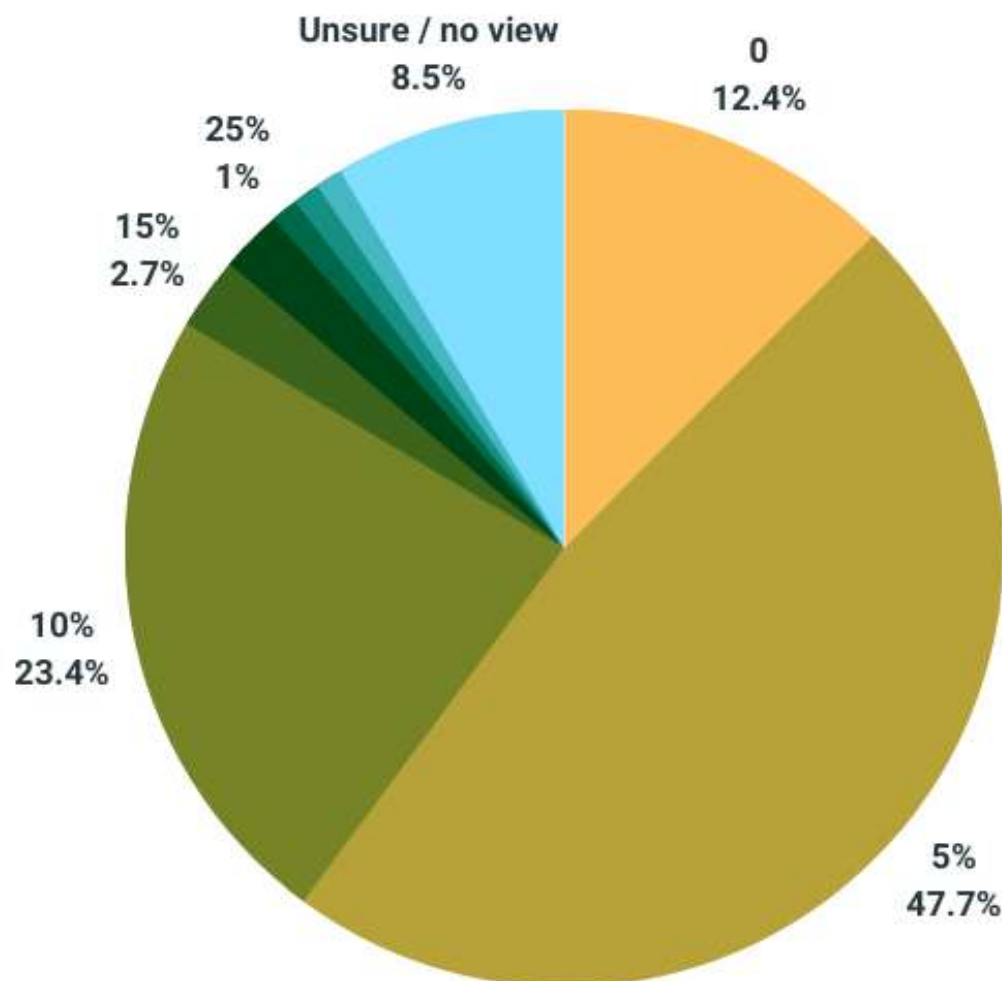

What percentage of each away ticket allocation do you think the club should use for this purpose?

This image shows of the view of a survey response from 2,699 NUST Members undertaken in March 2023 and is considered to be representative of the views of NUST Members.

For away games, Newcastle United make a percentage of standard entry away tickets available to corporate season ticket holders, sponsors, club staff and players families.