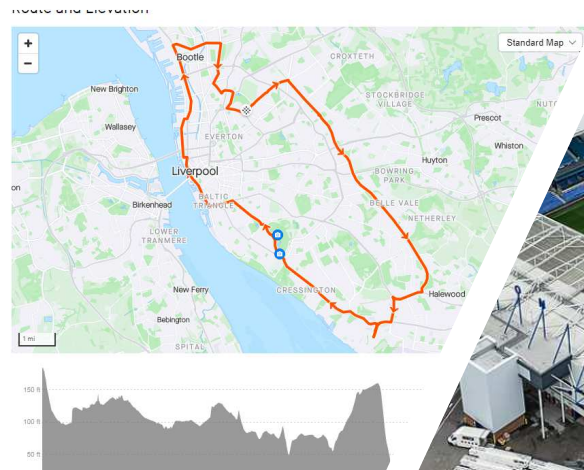

Routes:

May 5th Somerset – 9.00am

- Portishead loop
- Clevedon
- Congresbury
- Coastal
- 940ft Elevation

d Elevation

Elevation

Tuesday May 6th West Midlands 9am

- Adient Seating UK (Employer)
- Solihull : Jaguar Land Rover
- Aston Villa FC
- Finish at Commonwealth stadium
- 760ft Elevation