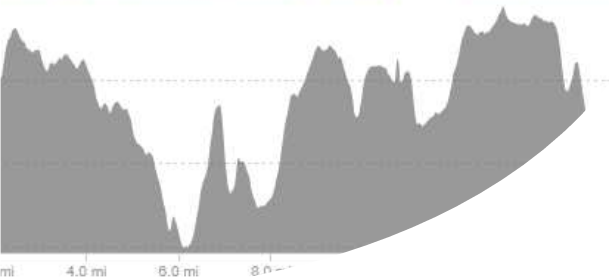

Routes:

May 5th Somerset – 9.00am

- Portishead loop
- Clevedon
- Congresbury
- Coastal
- 940ft Elevation

d Elevation

Elevation

Tuesday May 6th West Midlands 9am

- Adient Seating UK (Employer)
- Solihull : Jaguar Land Rover
- Aston Villa FC
- Finish at Commonwealth stadium
- 760ft Elevation