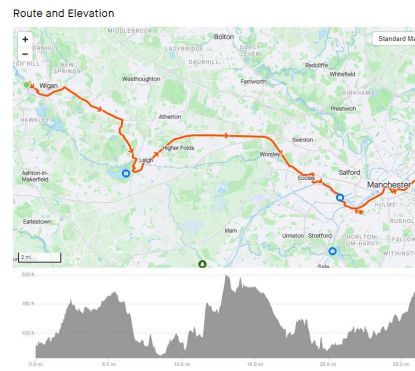

Thursday May 8th Greater Manchester

- Wigan Warriors HQ Start
- Leigh Leopards
- Leigh Harriers Run Club
- Man Utd – Old Trafford
- Man City – Etihad Stadium/Man City Academy finish
- 1020ft elevation