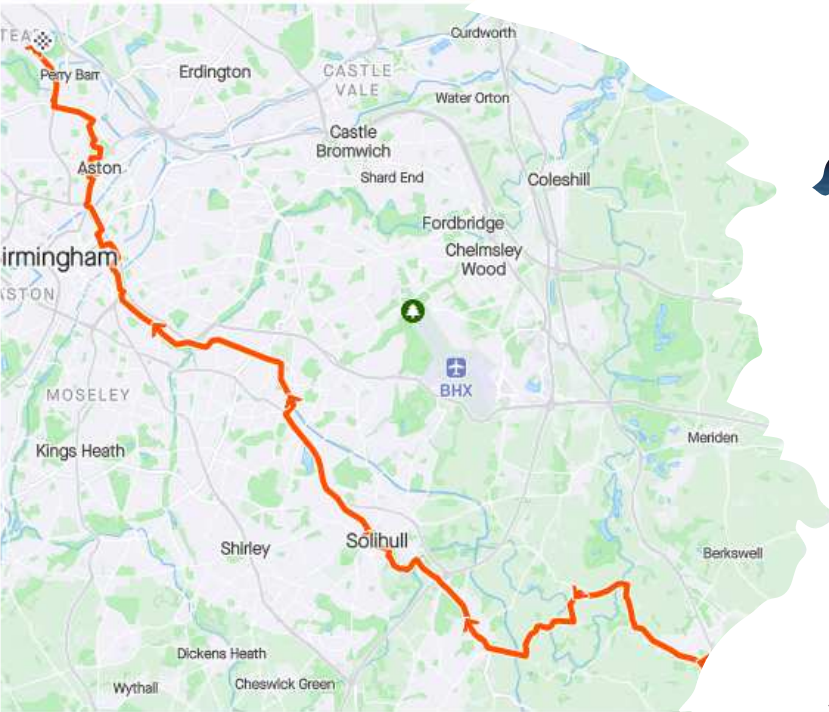

Elevation

Tuesday May 6th West Midlands 9am

- Adient Seating UK (Employer)
- Solihull : Jaguar Land Rover
- Aston Villa FC
- Finish at Commonwealth stadium
- 760ft Elevation