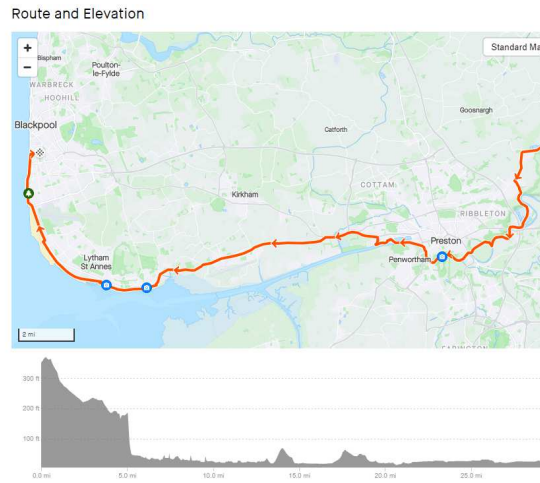

Previously!
3 Endurance Projects raising
£67k for MND 2020 - 2023

The Stages of Triathlon 'Impossible'

Broken down into seven stages, Martyn started the challenge in Lake Waldsee, Frankfurt. He completed the first leg of the challenge, a 7km swim, before jumping on his bike to complete section of the ride, a 193km ride north to the City of Bonn.

Thursday May 8th Greater Manchester

- Wigan Warriors HQ Start
- Leigh Leopards
- Leigh Harriers Run Club
- Man Utd – Old Trafford
- Man City – Etihad Stadium/Man City Academy finish
- 1020ft elevation

Friday May 9th Lancashire