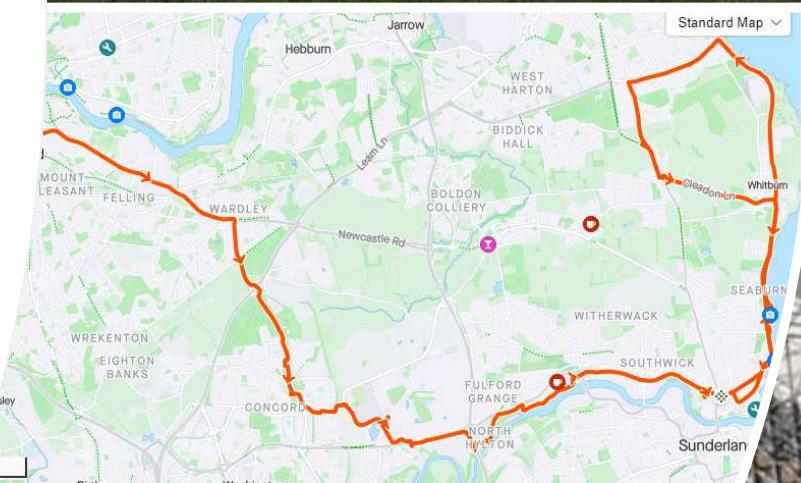

Saturday May 10th Tyne & Wear

- Newcastle FC Start – St James Park
- Stadium of Light
- Seaburn - coastline
- Nissan UK
- Adient Seating Plant
- Whitburn coastal loop
- Finish at Stadium of Light, Sunderland FC
- 930ft Elevation