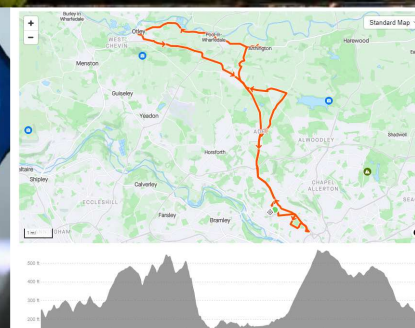

Sunday May 11th West Yorkshire

- Rob Burrow Marathon
- Finish at Headingley Stadium
- Team Flatt!
- 1330ft Elevation